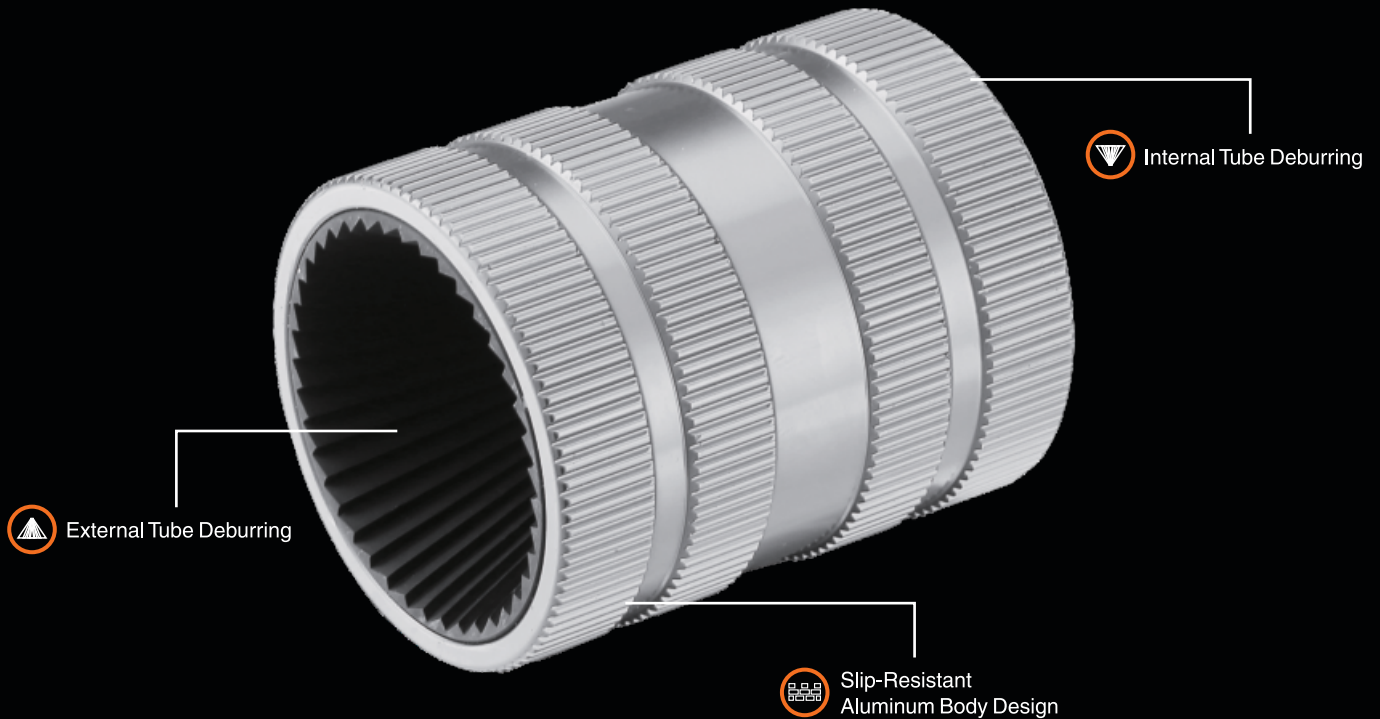

Empowering you to work smarter

NTR14

Internal & External Reamer

Fast, Easy and Clean

Multi-Blade Alloy Steel Internal Surface

- Easy to clean internal and external tubing surfaces

Slip-Resistant Aluminum Body Design

- Light weight
- Durability

Model	NTR14
Tube OD	1/8" ~ 1-1/2"

1-YEAR WARRANTY